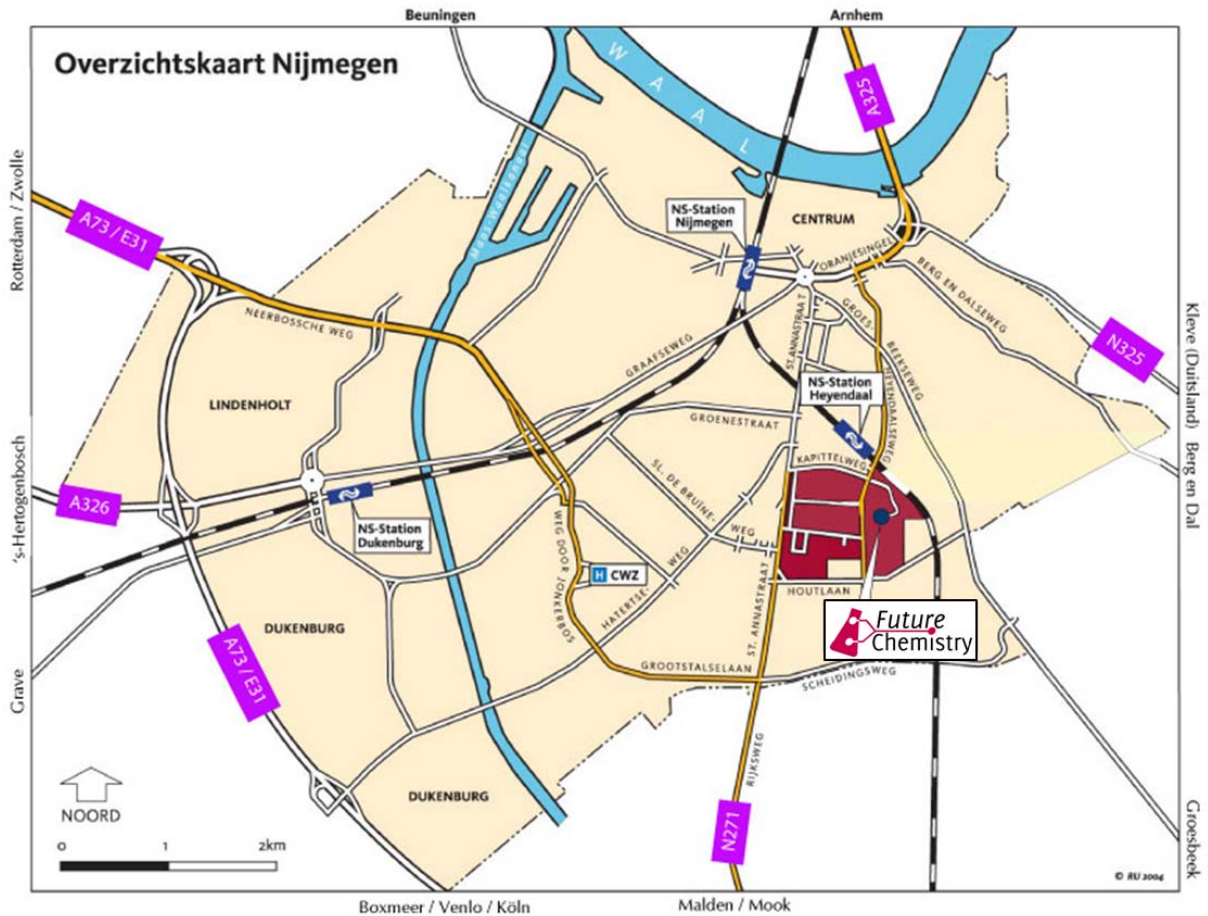

Directions to FutureChemistry

Visiting address:

Toernooiveld 1

6525 ED Nijmegen

FutureChemistry is located in the Mercator 3 building at the Mercator Science Park of the campus of the Radboud University Nijmegen. (+31 24 711 4029)

Map of Nijmegen

Detailed Map – Mercator Science park & Radboud University Nijmegen

FutureChemistry is located in the Mercator 3 (E4) building at the Mercator Science Park of the campus of the Radboud University Nijmegen. Please park your car at P10.